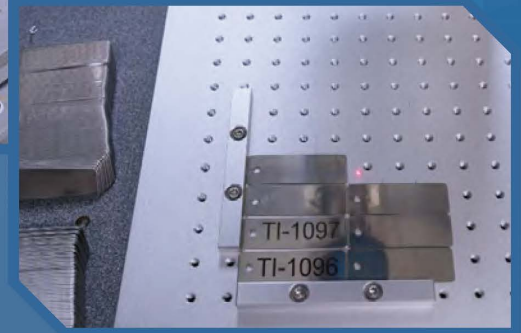

CUSTOM LASER ETCHED TAGS

TEMPERATURE, PRESSURE
LEVEL, FLOW, STEAM

CONTACT US TODAY FOR A QUOTE

- 1" X 3" STAINLESS STEEL TAGS
- QR CODES
- CUSTOM LOGOS
- CUSTOMIZED TAG SIZES
- ADHESIVE BONDED BACKING
- 304 OR 316 STAINLESS STEEL
- MATTE OR BRIGHT FINISH
- VALVE TAGS
- CALIBRATION ASSET ID
- NAME PLATES
- AND MORE