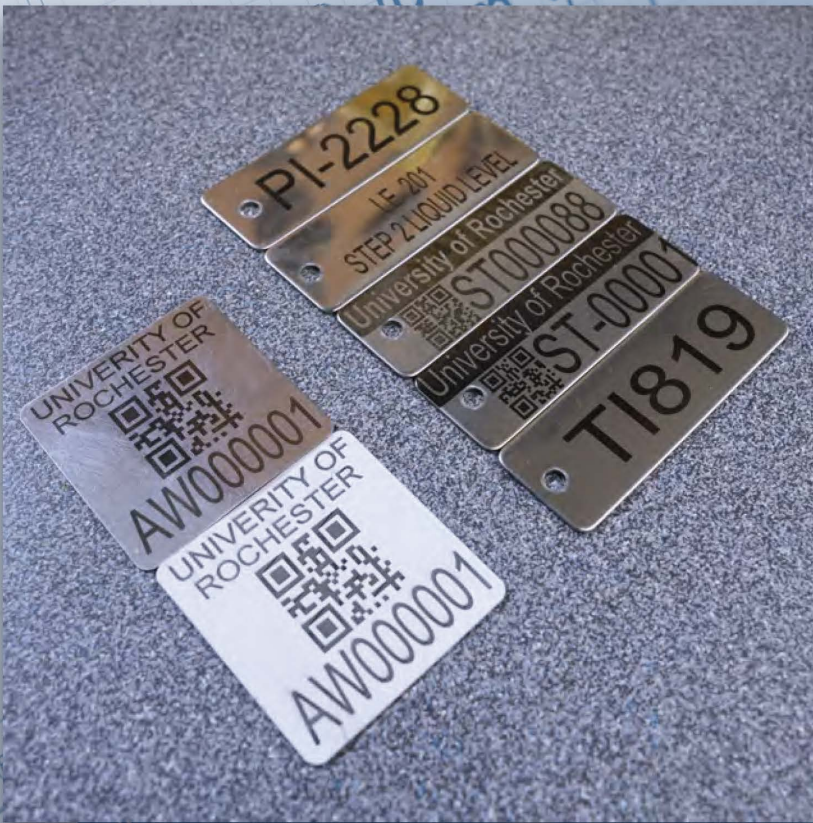

CUSTOM LASER ETCHED TAGS

TEMPERATURE, PRESSURE
LEVEL, FLOW, STEAM

CONTACT US TODAY FOR A QUOTE

- 1" X 3" STAINLESS STEEL TAGS
- QR CODES
- CUSTOM LOGOS
- CUSTOMIZED TAG SIZES
- ADHESIVE BONDED BACKING
- 304 OR 316 STAINLESS STEEL
- MATTE OR BRIGHT FINISH
- VALVE TAGS
- CALIBRATION ASSET ID
- NAME PLATES
- AND MORE