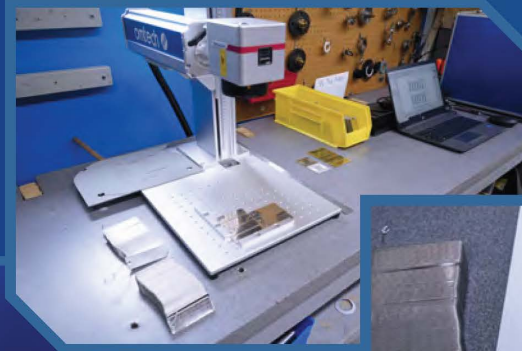

CUSTOM LASER ETCHED TAGS

TEMPERATURE, PRESSURE
LEVEL, FLOW, STEAM

CONTACT US TODAY FOR A QUOTE

- 1" X 3" STAINLESS STEEL TAGS
- QR CODES
- CUSTOM LOGOS
- CUSTOMIZED TAG SIZES
- ADHESIVE BONDED BACKING
- 304 OR 316 STAINLESS STEEL
- MATTE OR BRIGHT FINISH
- VALVE TAGS
- CALIBRATION ASSET ID
- NAME PLATES
- AND MORE